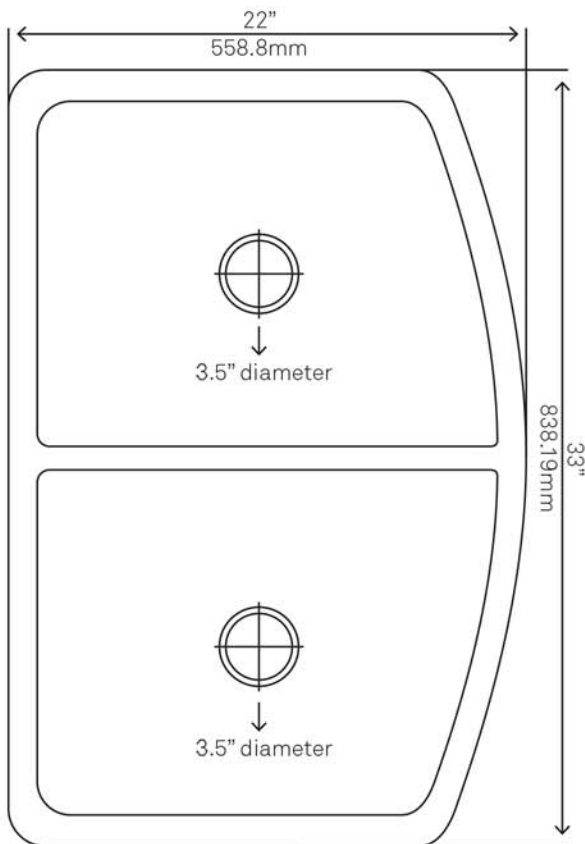

**TCK-009AN REDONDEADO 50-50
Copper Curved Kitchen Sink, Antique**

Requested By:

Specific Features:

STANDARD SPECIFICATIONS:

- 50/50 split kitchen sink w/ curved apron
- Hand-hammered antique finish
- Drop-in or Undermount installation
- Artisan hand crafted
- 16-gauge recycled copper
- Approximate dimensions
- Tolerance = +/- 1/2"
- 3.5-inch drain opening
- 2" flat rim
- Apron extends 3.5" on both sides
- Each basin 14 x 18 x 10-inches
- Standard U.S. plumbing connection
- Made in Mexico